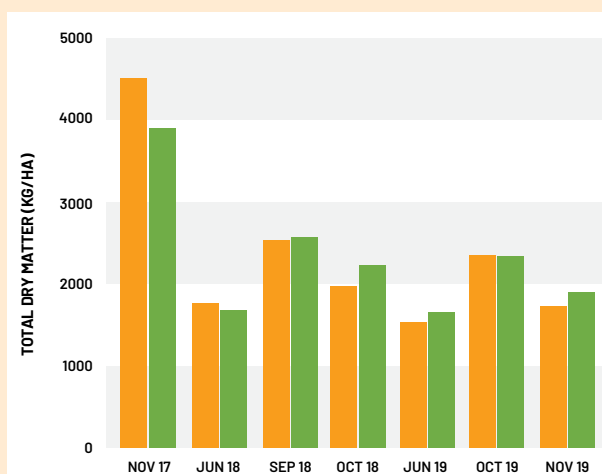

## Amplify your feed base with an Australian bred Phalaris

- Australian bred and grown
- Selected for increased seedling vigour for strong establishment
- High winter and summer production
- Some tolerance to acid soils
- Selected from low toxicity phalaris lines
- Deep rooted for increased drought tolerance
- Tolerant of waterlogged soils
- Strong autumn growth to assist in reducing autumn feed gaps

## Quick facts

- Winter and summer active
- Waterlogging tolerant
- Early-mid heading
- Suitable for extensive grazing systems
- Rainfall 500mm+
- Sow in autumn
- Sowing rate 2-8kg/ha

GRAPH 1

Valley Seeds Trial, Seasonal Yield Comparisons, Yarck, VIC. Average Annual Rainfall 633.4mm. Trials conducted over 2017-2019.