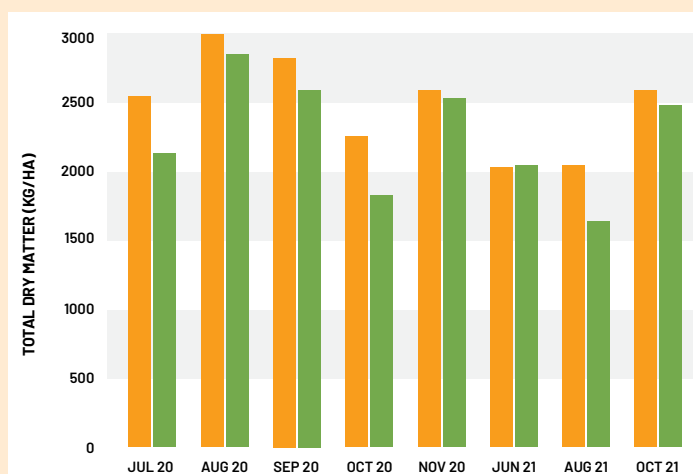

## Amplify your feed base with an Australian bred Phalaris

- Australian bred and grown
- Selected for increased seedling vigour for strong establishment
- High winter and summer production
- Some tolerance to acid soils
- Selected from low toxicity phalaris lines
- Deep rooted for increased drought tolerance
- Tolerant of waterlogged soils
- Strong autumn growth to assist in reducing autumn feed gaps

## Quick facts

- Winter and summer active
- Waterlogging tolerant
- Early-mid heading
- Suitable for extensive grazing systems
- Rainfall 500mm+
- Sow in autumn
- Sowing rate 2-8kg/ha

GRAPH 1

Valley Seeds Trial, Seasonal Yield Comparisons, Yarck, VIC. Average Annual Rainfall 633.4mm. Trials conducted over 2017-2019.

Amplify Holdfast GT

GRAPH 2

Valley Seeds Trial, Seasonal Yield Comparisons, Yambuk, Victoria. Average Annual Rainfall 680.9mm. Trial Conducted over 2019-2021.

Amplify Holdfast GT