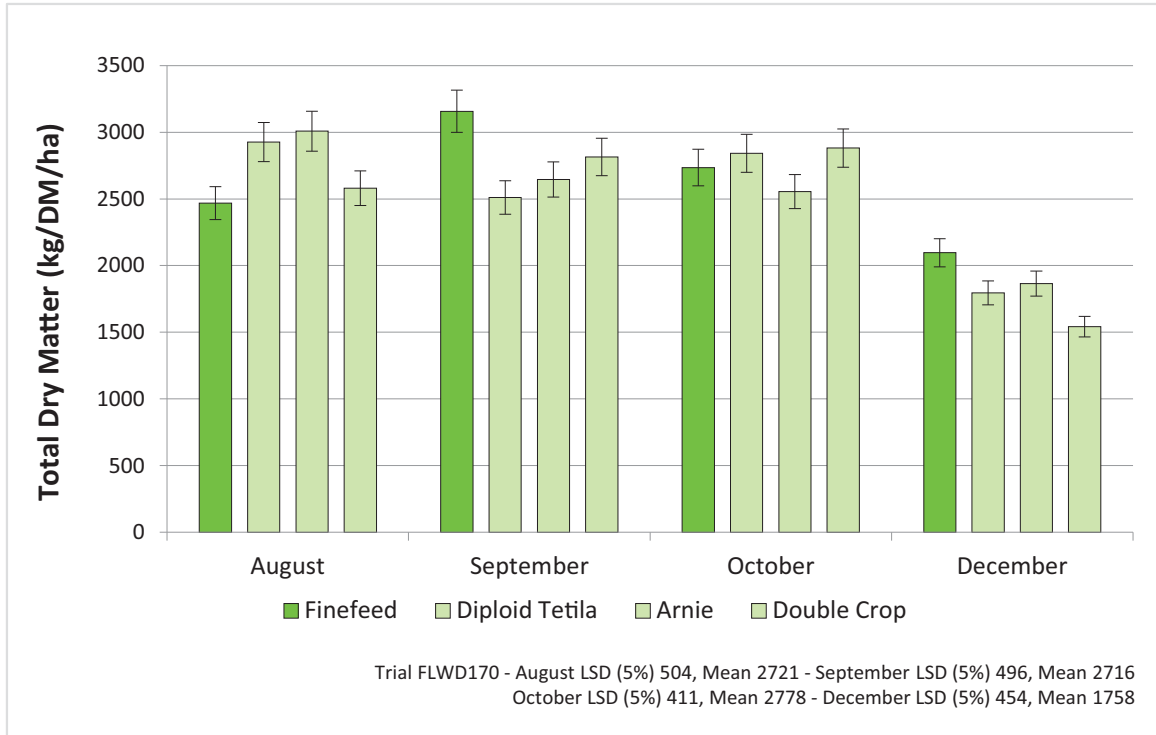

Finefeed

Diploid Annual Ryegrass

Finefeed - the new generation diploid ryegrass producing excellent quality feed

- ✓ Bred and grown in Australia
- ✓ Selected for fine leaves and high tiller density which makes it ideal for recovery after heavy grazing
- ✓ Strong emergence which can assist survival when false autumn breaks occur
- ✓ Good spring dry matter yield with a late heading date makes it suitable for grazing, silage or hay
- ✓ Finefeed is a more upright variety therefore improving utilisation under grazing or preventing lodging when being made into hay or silage
- ✓ Finefeed has been screened in high rust level areas in Australia to ensure outstanding rust resistance
- ✓ Selected for increased nutrient efficiency to allow better growth in marginal soil fertility

QUICK FACTS:

- Diploid annual ryegrass
- Finer leafed ryegrass for increased quality and palatability
- Quality feed with strong spring yields
- Suitable for grazing hay or silagee
- Late heading
- Improved rust resistance compared to older varieties
- Rainfall 550mm+ or irrigation
- Sow in autumn
- Sowing rate 20-25kg/ha

AUSTRALIAN BRED & GROWN

1800 226 905 | info@valleyseeds.com
www.valleyseeds.com

Graph 1: Annual Ryegrass Diploid Trial, Yarck, VIC 2017.

Graph 2: Annual Ryegrass Diploid Trial, Yarck, VIC 2014.

MAYAM PRINTING 03 9831 5831 - MARCH 2019