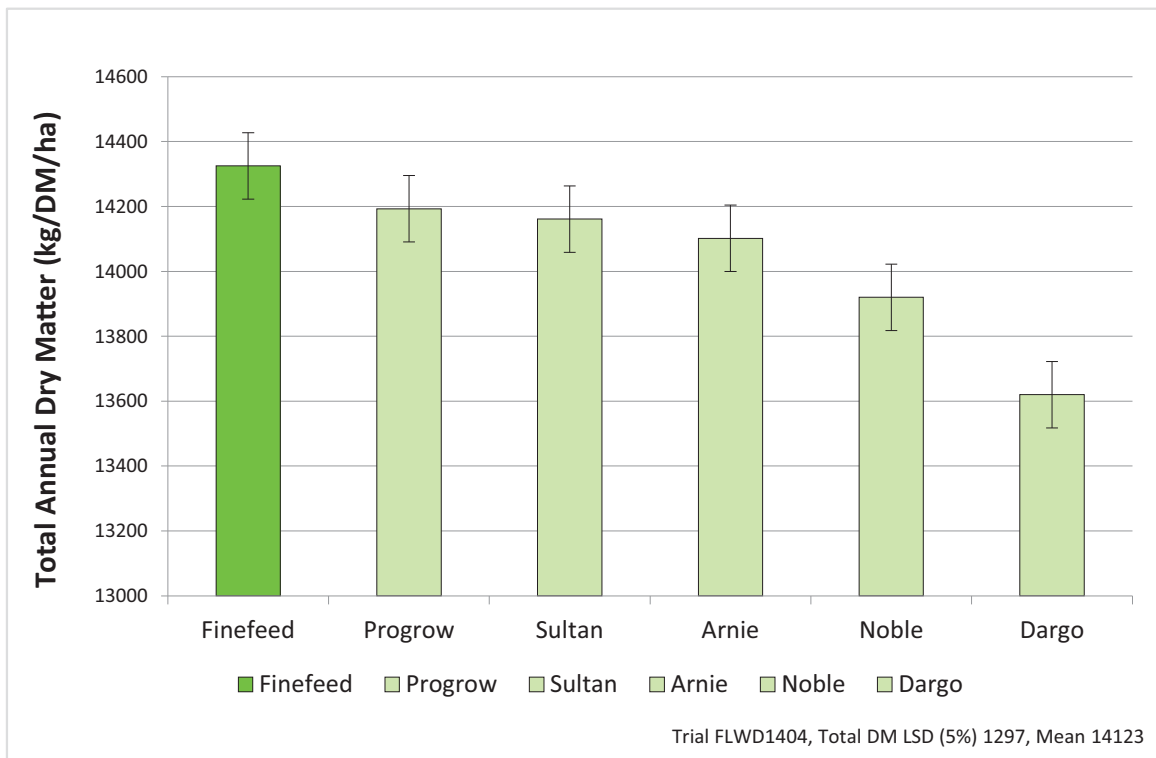

Finefeed

Diploid Annual Ryegrass

Finefeed - the new generation diploid ryegrass producing excellent quality feed

- ✓ Bred and grown in Australia
- ✓ Selected for fine leaves and high tiller density which makes it ideal for recovery after heavy grazing
- ✓ Strong emergence which can assist survival when false autumn breaks occur
- ✓ Good spring dry matter yield with a late heading date makes it suitable for grazing, silage or hay
- ✓ Finefeed is a more upright variety therefore improving utilisation under grazing or preventing lodging when being made into hay or silage
- ✓ Finefeed has been screened in high rust level areas in Australia to ensure outstanding rust resistance
- ✓ Selected for increased nutrient efficiency to allow better growth in marginal soil fertility

QUICK FACTS:

- Diploid annual ryegrass
- Finer leafed ryegrass for increased quality and palatability
- Quality feed with strong spring yields
- Suitable for grazing hay or silagee
- Late heading
- Improved rust resistance compared to older varieties
- Rainfall 550mm+ or irrigation
- Sow in autumn
- Sowing rate 20-25kg/ha

AUSTRALIAN BRED & GROWN

1800 226 905 | info@valleyseeds.com
www.valleyseeds.com

Graph 1: Annual Ryegrass Diploid Trial, Yarck, VIC 2017.

Graph 2: Annual Ryegrass Diploid Trial, Yarck, VIC 2014.

MAYAM PRINTING 03 9831 5831 - MARCH 2019