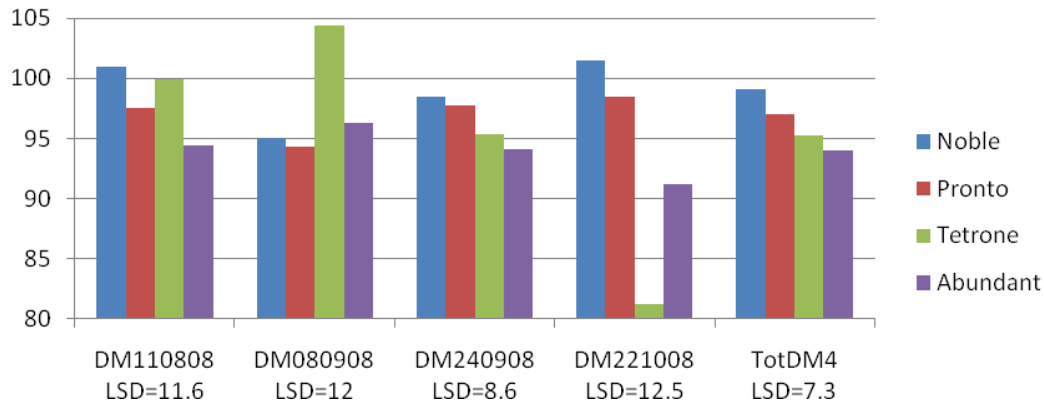

Figure 1: Relative DM yield trial at Yambuk, south west Victoria, 2008.

Figure 2: Relative DM yield trial at Yarck, Central Victoria, 2008.

Figure 3: Rust trial at DPI Grafton NSW, 2008.

For more information call Valley Seeds on: 1800 226 905