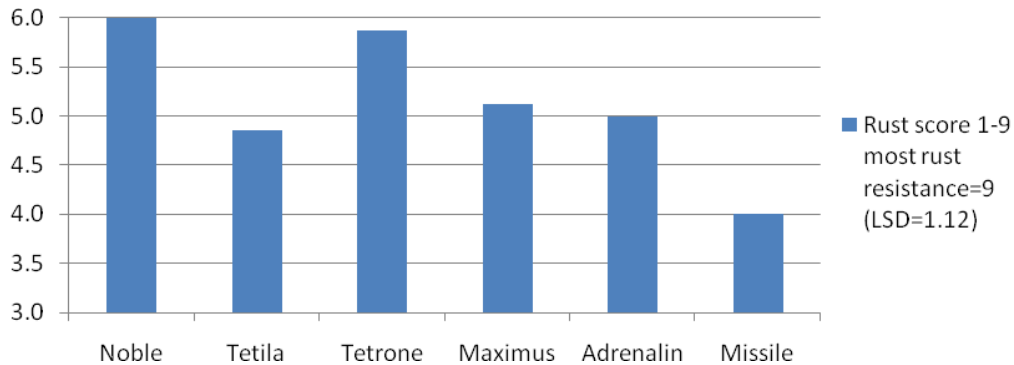

Figure 1: Relative DM yield trial at Yambuk, south west Victoria, 2008.

Figure 2: Relative DM yield trial at Yarck, Central Victoria, 2008.

Figure 3: Rust trial at DPI Grafton NSW, 2008.

For more information call Valley Seeds on: 1800 226 905