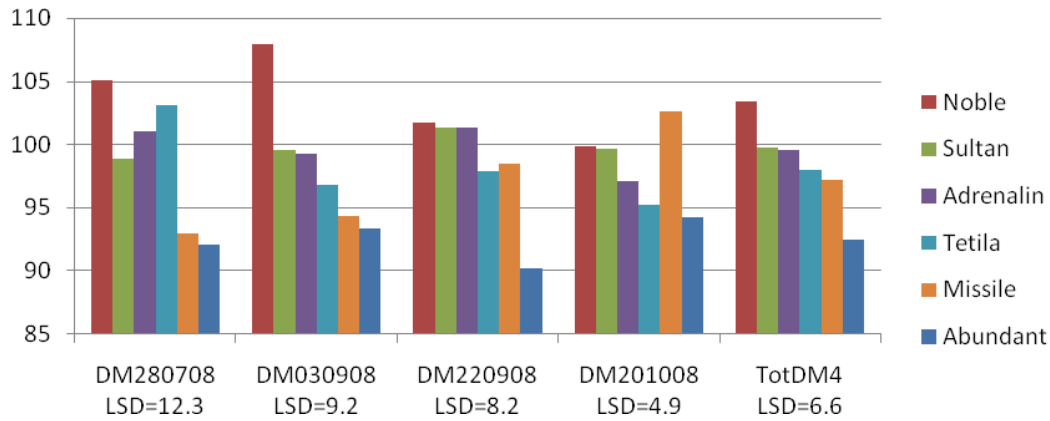

Figure 1: Relative DM yield trial at Yambuk, south west Victoria, 2008.

Figure 2: Relative DM yield trial at Yarck, Central Victoria, 2008.

Figure 3: Rust trial at DPI Grafton NSW, 2008.

For more information call Valley Seeds on: 1800 226 905