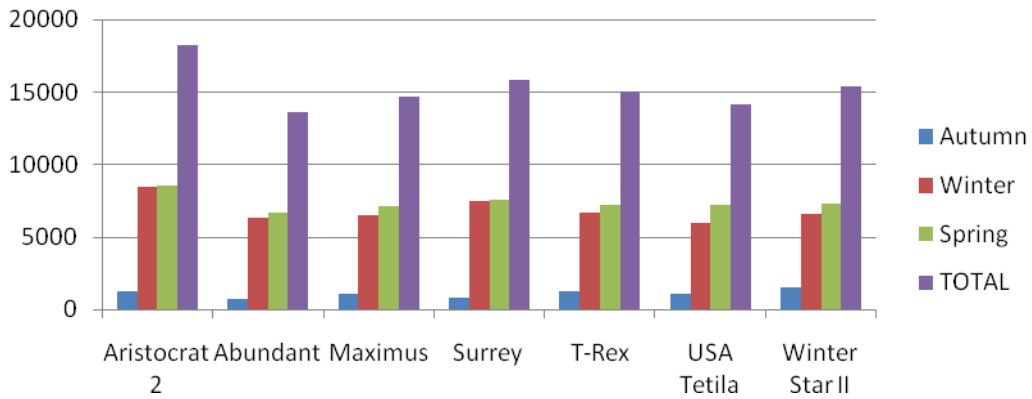

Figure 1: Rust trial at QDPI Gatton, Qld 2008.

Figure 2: DPI Gatton, Qld, DM yield (kg/ha) trial 2007 of annual ryegrasses.

Figure 3: DPI Gatton, Qld, DM yield (kg/ha) trial 2007 of Italian ryegrasses and Aristocrat II

Figure 4: Relative DM yield trial at Yambuk, south west Victoria, 2008.

For more information call Valley Seeds