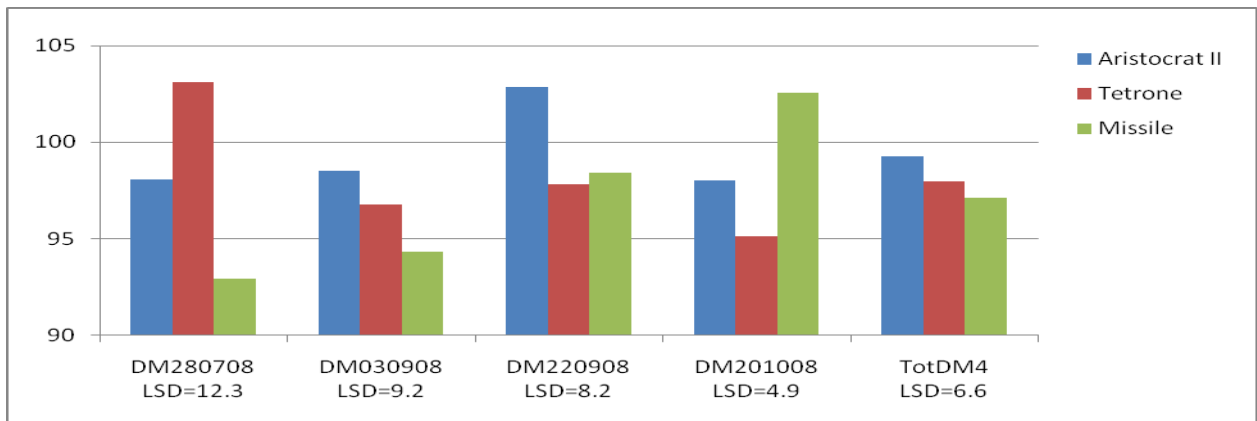

Figure 1: Rust trial at QDPI Gatton, Qld 2008.

Figure 2: DPI Gatton, Qld, DM yield (kg/ha) trial 2007 of annual ryegrasses.

Figure 3: DPI Gatton, Qld, DM yield (kg/ha) trial 2007 of Italian ryegrasses and Aristocrat II

Figure 4: Relative DM yield trial at Yambuk, south west Victoria, 2008.

For more information call Valley Seeds