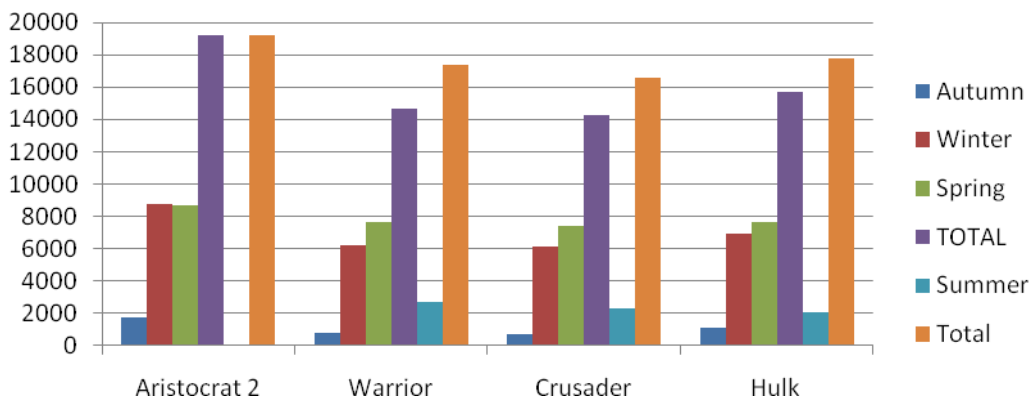

Figure 1: Rust trial at QDPI Gatton, Qld 2008.

Figure 2: DPI Gatton, Qld, DM yield (kg/ha) trial 2007 of annual ryegrasses.

Figure 3: DPI Gatton, Qld, DM yield (kg/ha) trial 2007 of Italian ryegrasses and Aristocrat II

Figure 4: Relative DM yield trial at Yambuk, south west Victoria, 2008.

For more information call Valley Seeds