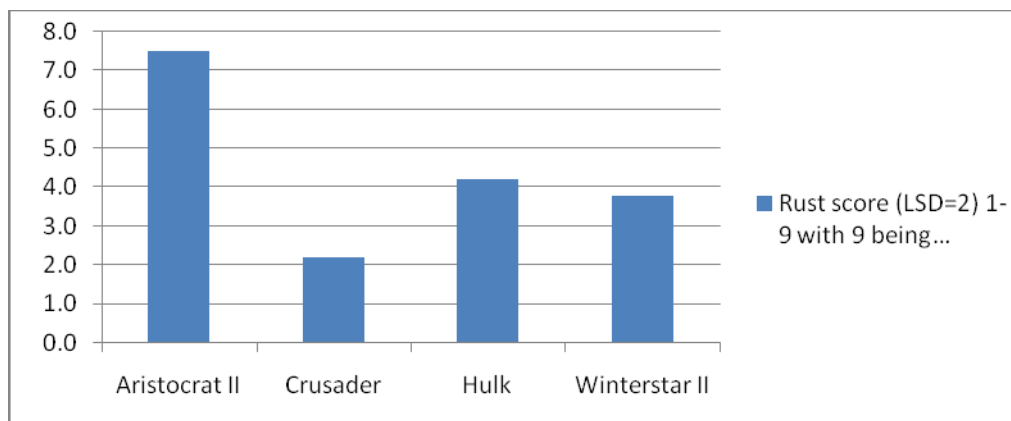

Figure 1: Rust trial at QDPI Gatton, Qld 2008.

Figure 2: DPI Gatton, Qld, DM yield (kg/ha) trial 2007 of annual ryegrasses.

Figure 3: DPI Gatton, Qld, DM yield (kg/ha) trial 2007 of Italian ryegrasses and Aristocrat II

Figure 4: Relative DM yield trial at Yambuk, south west Victoria, 2008.

For more information call Valley Seeds